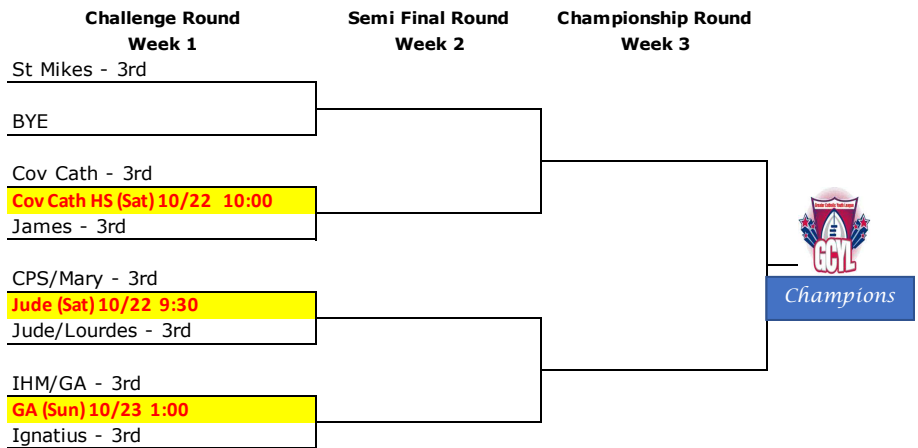

3rd Grade Division Championship

2022 GCYL Championship Tournament

Division 1 City Championship

RESERVE