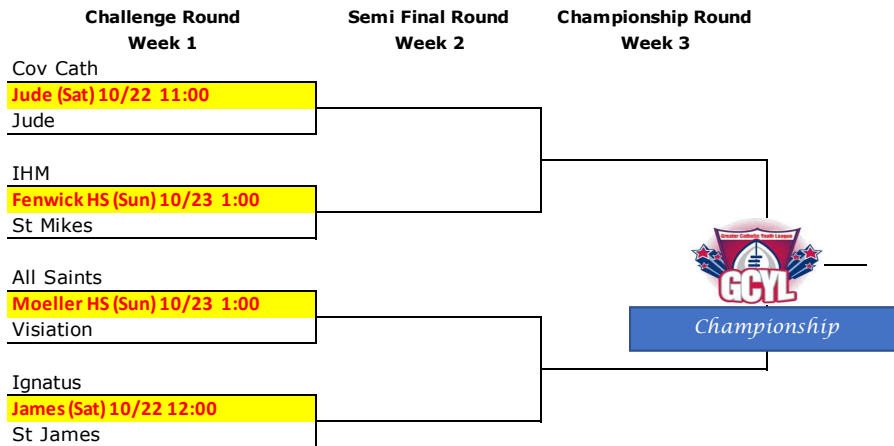

2022 GCYL Championship Tournament

All Semi and Final Round games are subject to change due to HS playoffs

(H) Home Team is the higher seed

Times are subject to change

All teams MUST participate in the GCYL Championship Tournament.

The GCYL Division Championship each team will compete for will be determined by their conference record and then by seeding order.

Overall seed within bracket in parentheses

Seeding at Pony Reserve and Varsity Level will be determined by the following:

1. Conference winning percentage.
2. Overall winning percentage
3. Head to Head
4. Coin flip or draw straws of tied teams.

Note: We don't penalize a team with less games

The E.C. has the means to move any team they feel belongs in D1 to that position.

Division 1 City Championship

PONY