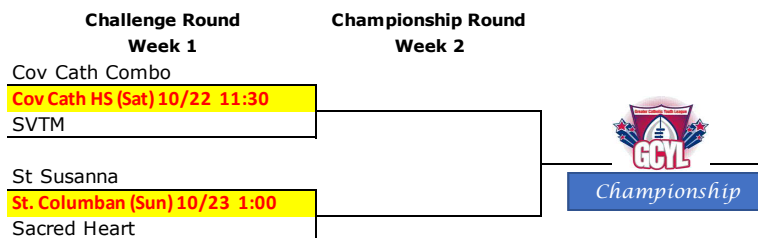

Division 3 City Championship