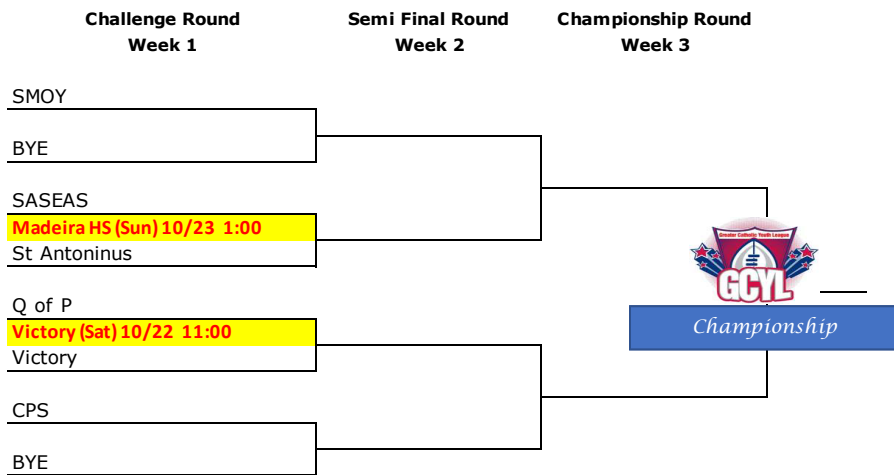

Division 2 City Championship